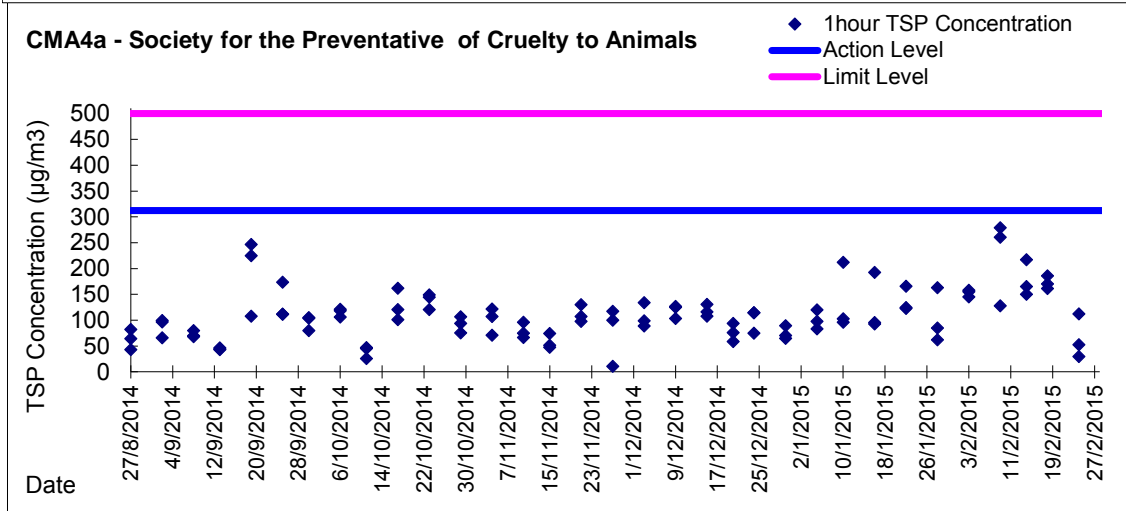

Graphic Presentation of 1 hour TSP Result

Graphic Presentation of 1 hour TSP Result

Graphic Presentation of 24 hour TSP Result

Graphic Presentation of 24 hour TSP Result