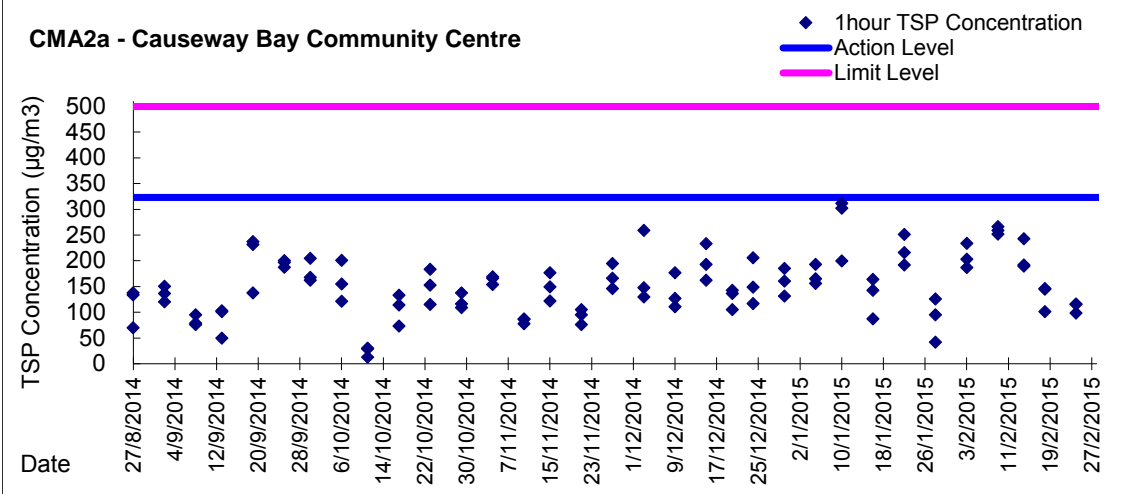

Graphic Presentation of 1 hour TSP Result

Graphic Presentation of 1 hour TSP Result

Graphic Presentation of 24 hour TSP Result

Graphic Presentation of 24 hour TSP Result