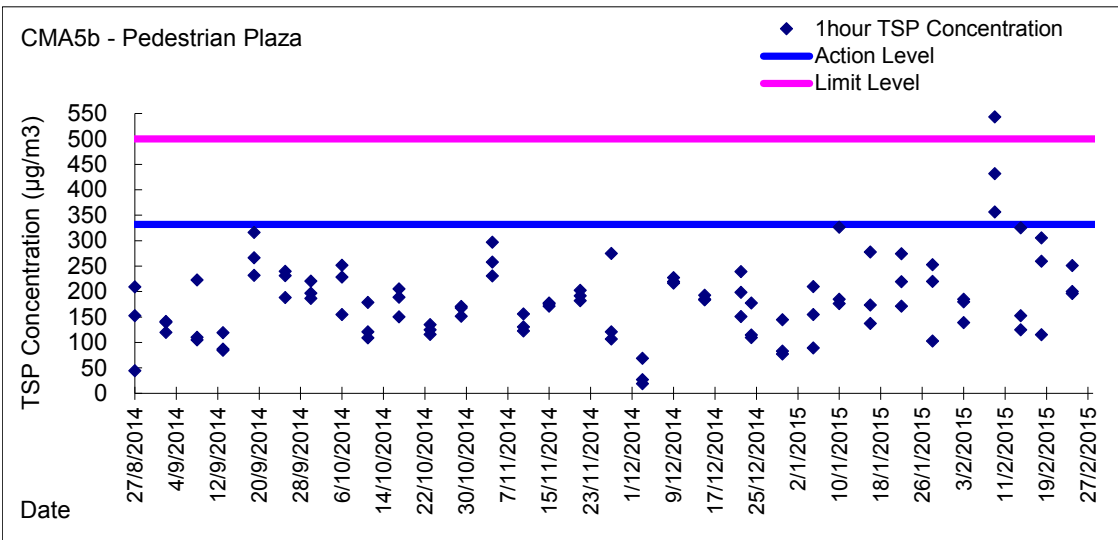

Graphic Presentation of 1 hour TSP Result

Graphic Presentation of 1 hour TSP Result

Graphic Presentation of 24 hour TSP Result

Graphic Presentation of 24 hour TSP Result