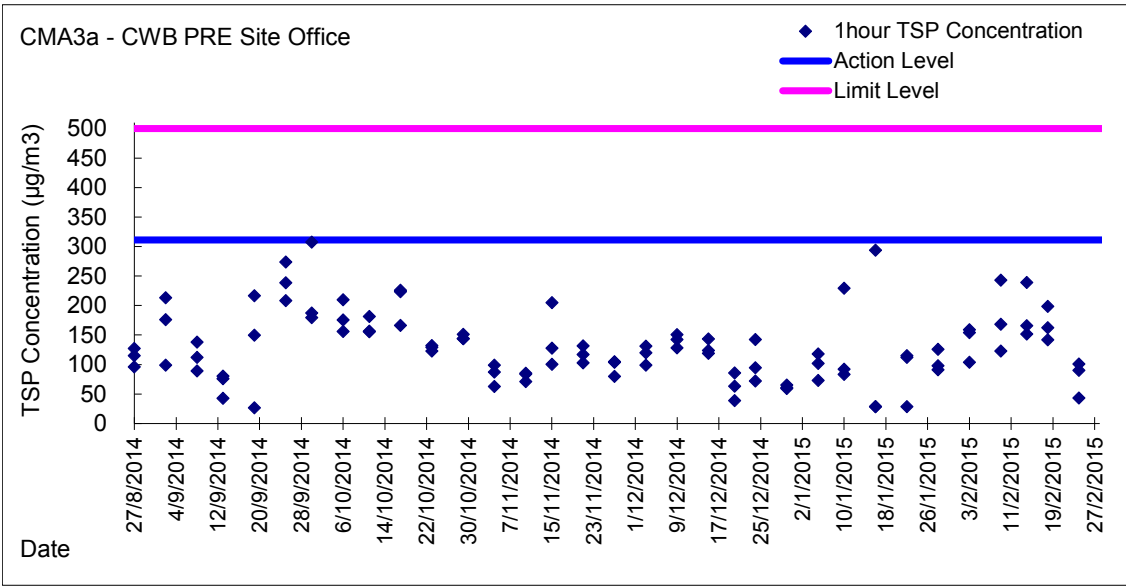

Graphic Presentation of 1 hour TSP Result

Graphic Presentation of 1 hour TSP Result

Graphic Presentation of 24 hour TSP Result

Graphic Presentation of 24 hour TSP Result