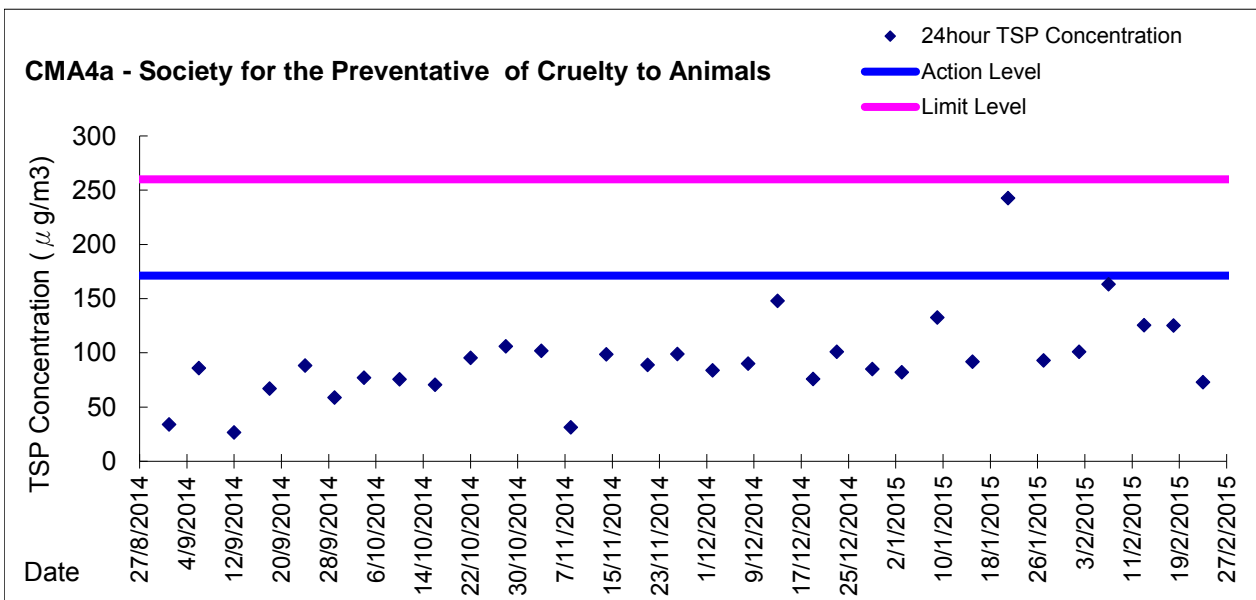

Graphic Presentation of 1 hour TSP Result

Graphic Presentation of 1 hour TSP Result

Graphic Presentation of 24 hour TSP Result

Graphic Presentation of 24 hour TSP Result