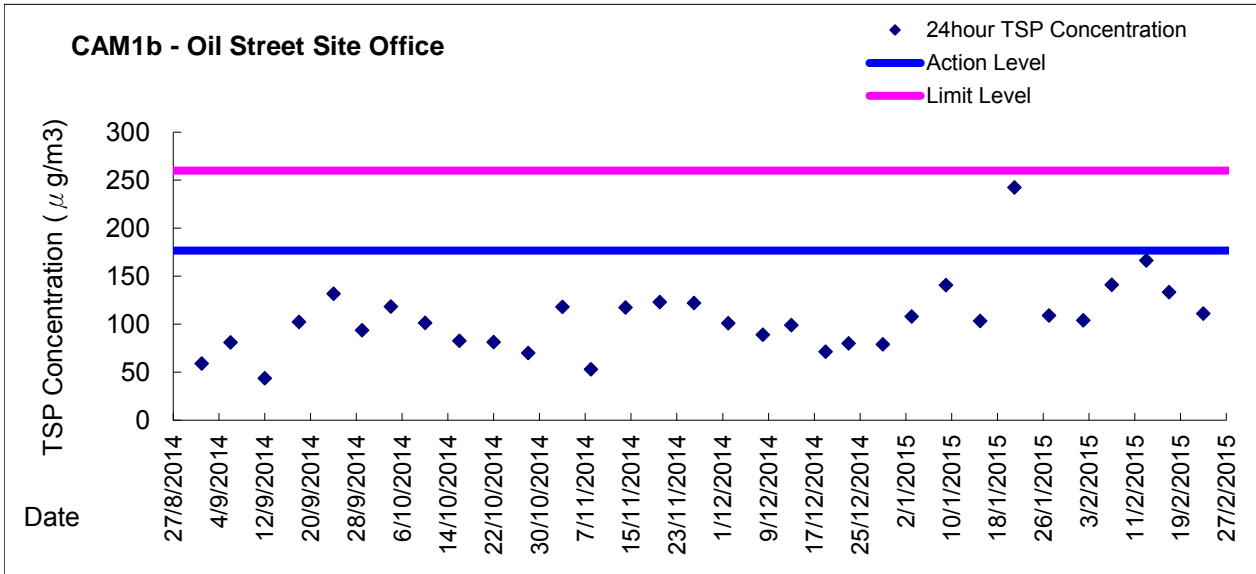

Graphic Presentation of 1 hour TSP Result

Graphic Presentation of 1 hour TSP Result

Graphic Presentation of 24 hour TSP Result

Graphic Presentation of 24 hour TSP Result