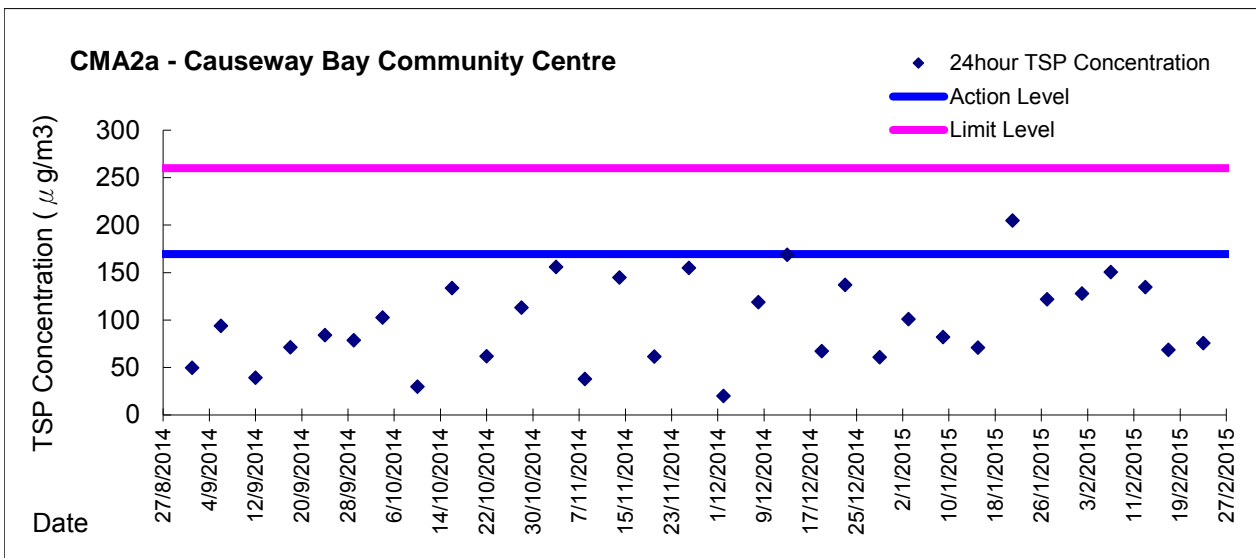

Graphic Presentation of 1 hour TSP Result

Graphic Presentation of 1 hour TSP Result

Graphic Presentation of 24 hour TSP Result

Graphic Presentation of 24 hour TSP Result