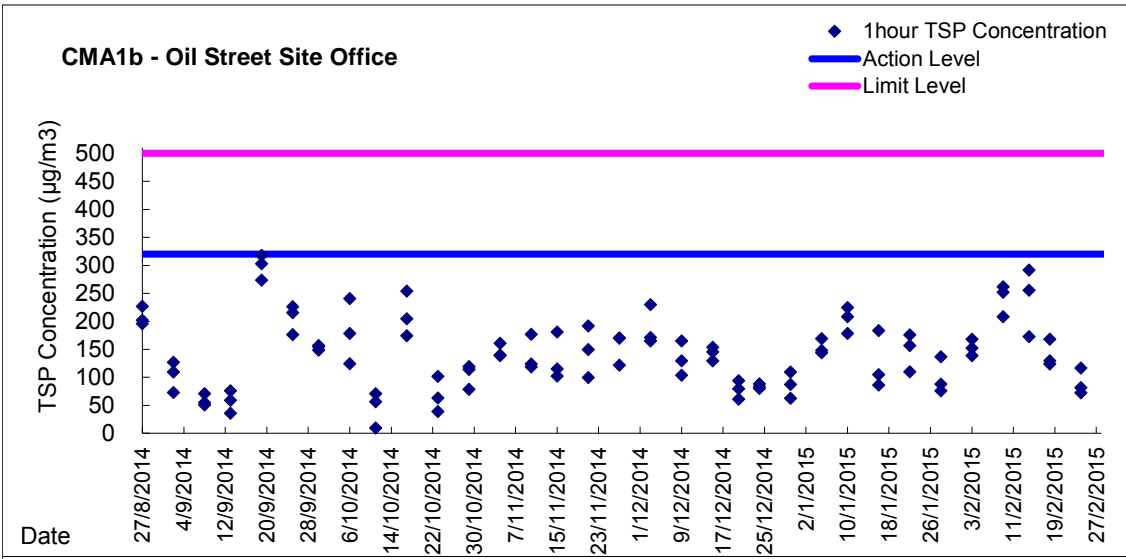

Graphic Presentation of 1 hour TSP Result

Graphic Presentation of 1 hour TSP Result

Graphic Presentation of 24 hour TSP Result

Graphic Presentation of 24 hour TSP Result