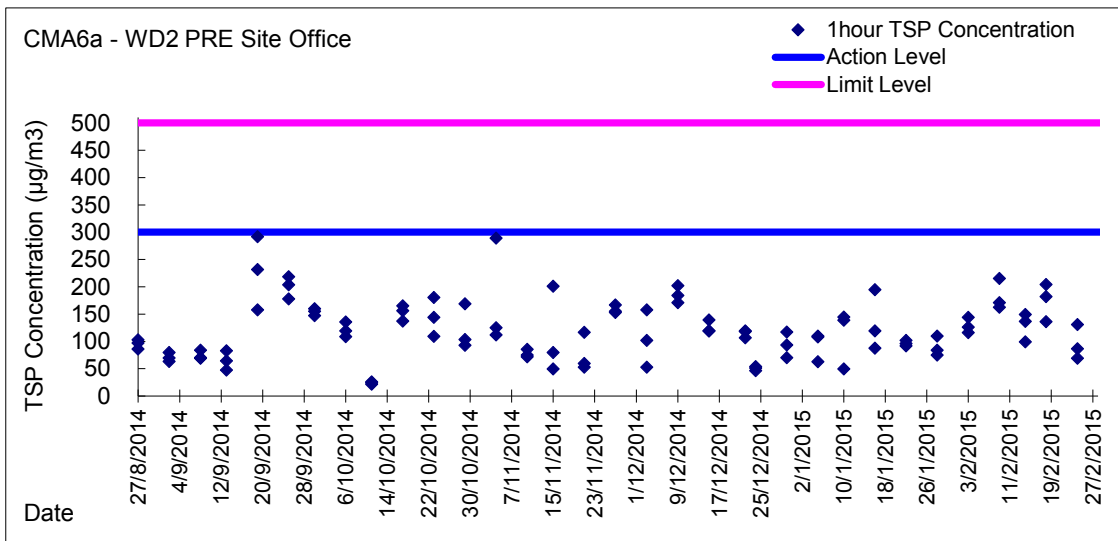

Graphic Presentation of 1 hour TSP Result

Graphic Presentation of 1 hour TSP Result

Graphic Presentation of 24 hour TSP Result

Graphic Presentation of 24 hour TSP Result